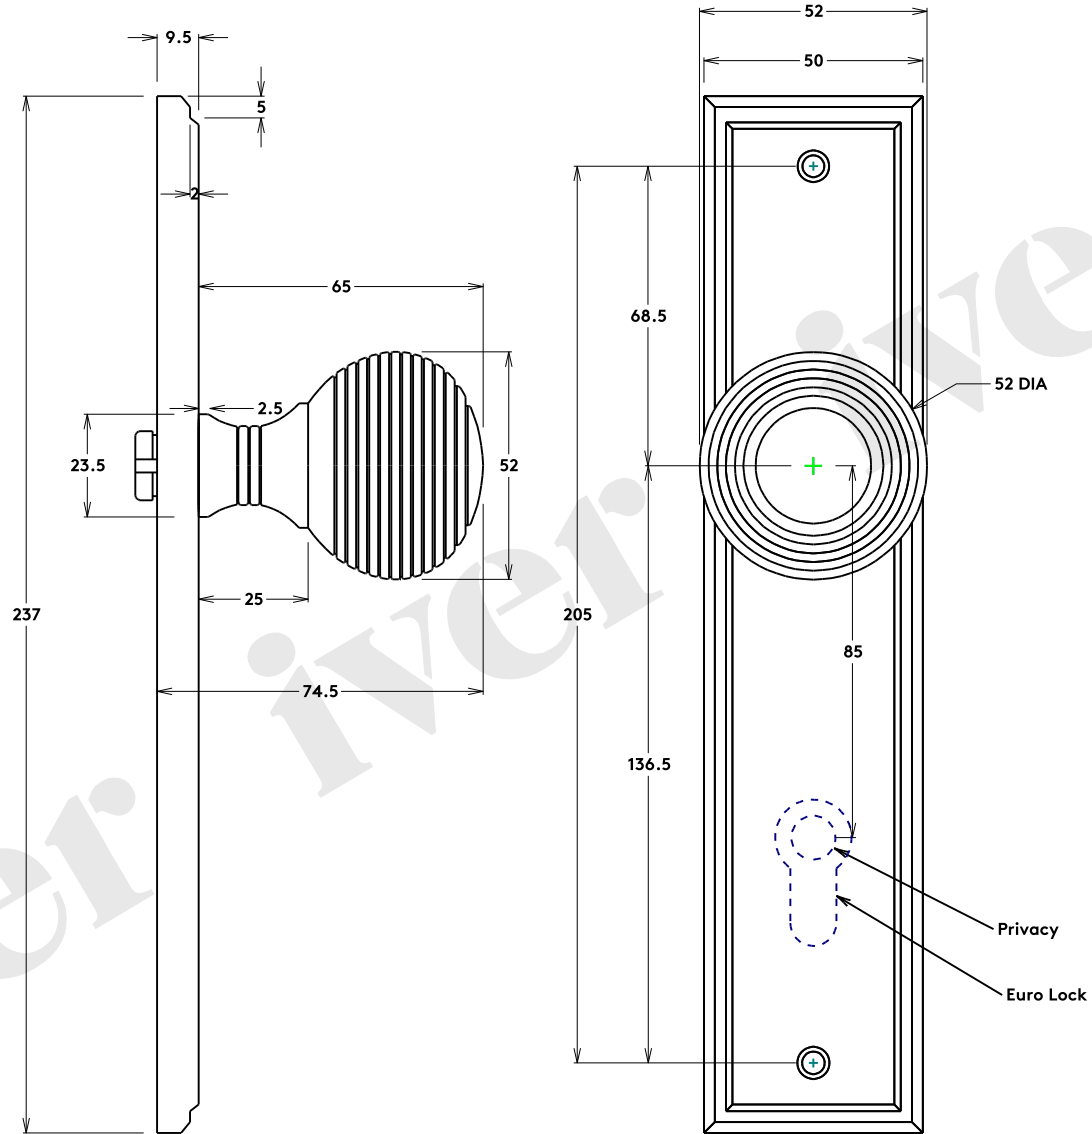

Door Knob Guildford Stepped Latch/Privacy/Euro Pair H237xW50xP75mm

Date 26/10/2021 Revision A

Tolerance +/-1mm